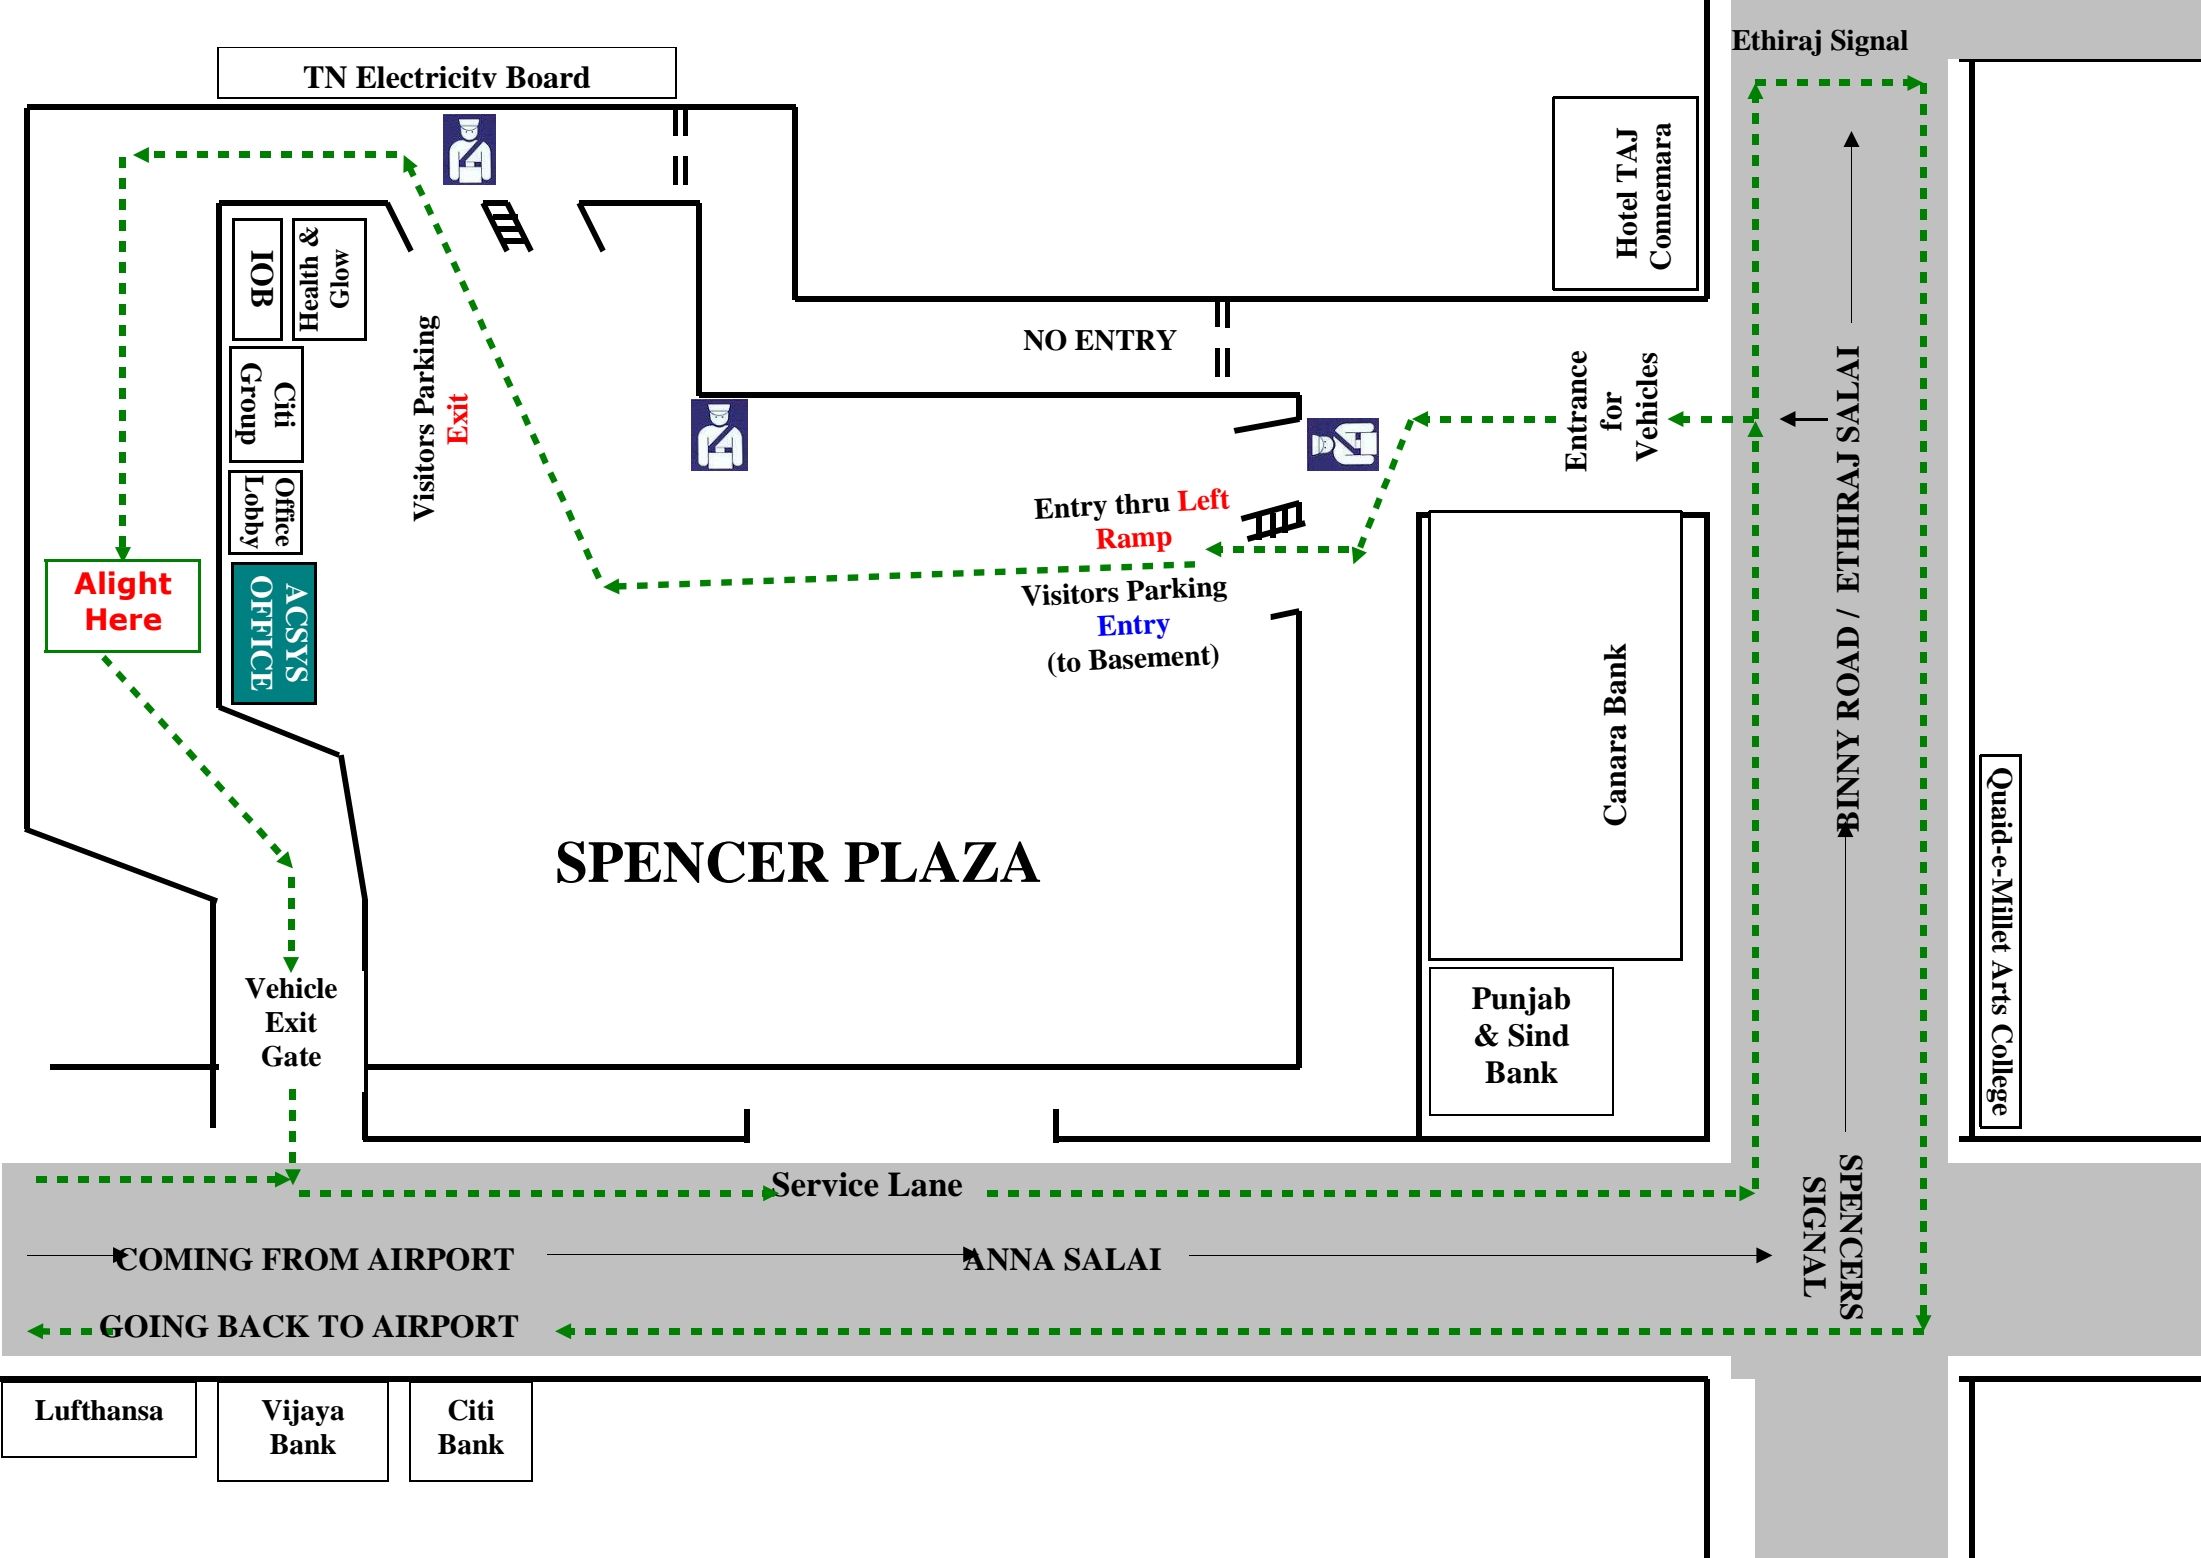

### **Directions to Acsys office (Spencer office):**

1. Enter Spencer Towers Shopping mall thru' the main gate near Hotel Taj Connemara side.
2. Upon entry, take the underground car park.
3. **DO NOT** stop or get down at the car park but continue at "Car Park Exit" and come out of the car park area.
4. In the exit route from Spencer's, **AFTER** leaving the car park, you will drive through a long exit driveway at ground level. This exit driveway has office entrances on the LEFT side.
5. The **LAST** office block on the left side is that of Acsys. It is well signposted.

The map is given below.

TN Electricity Board

Hotel TAJ  
Connemara

NO ENTRY

Entrance  
for  
Vehicles

Entry thru **Left  
Ramp**

Visitors Parking  
**Entry**  
(to Basement)

Visitors Parking  
**Exit**