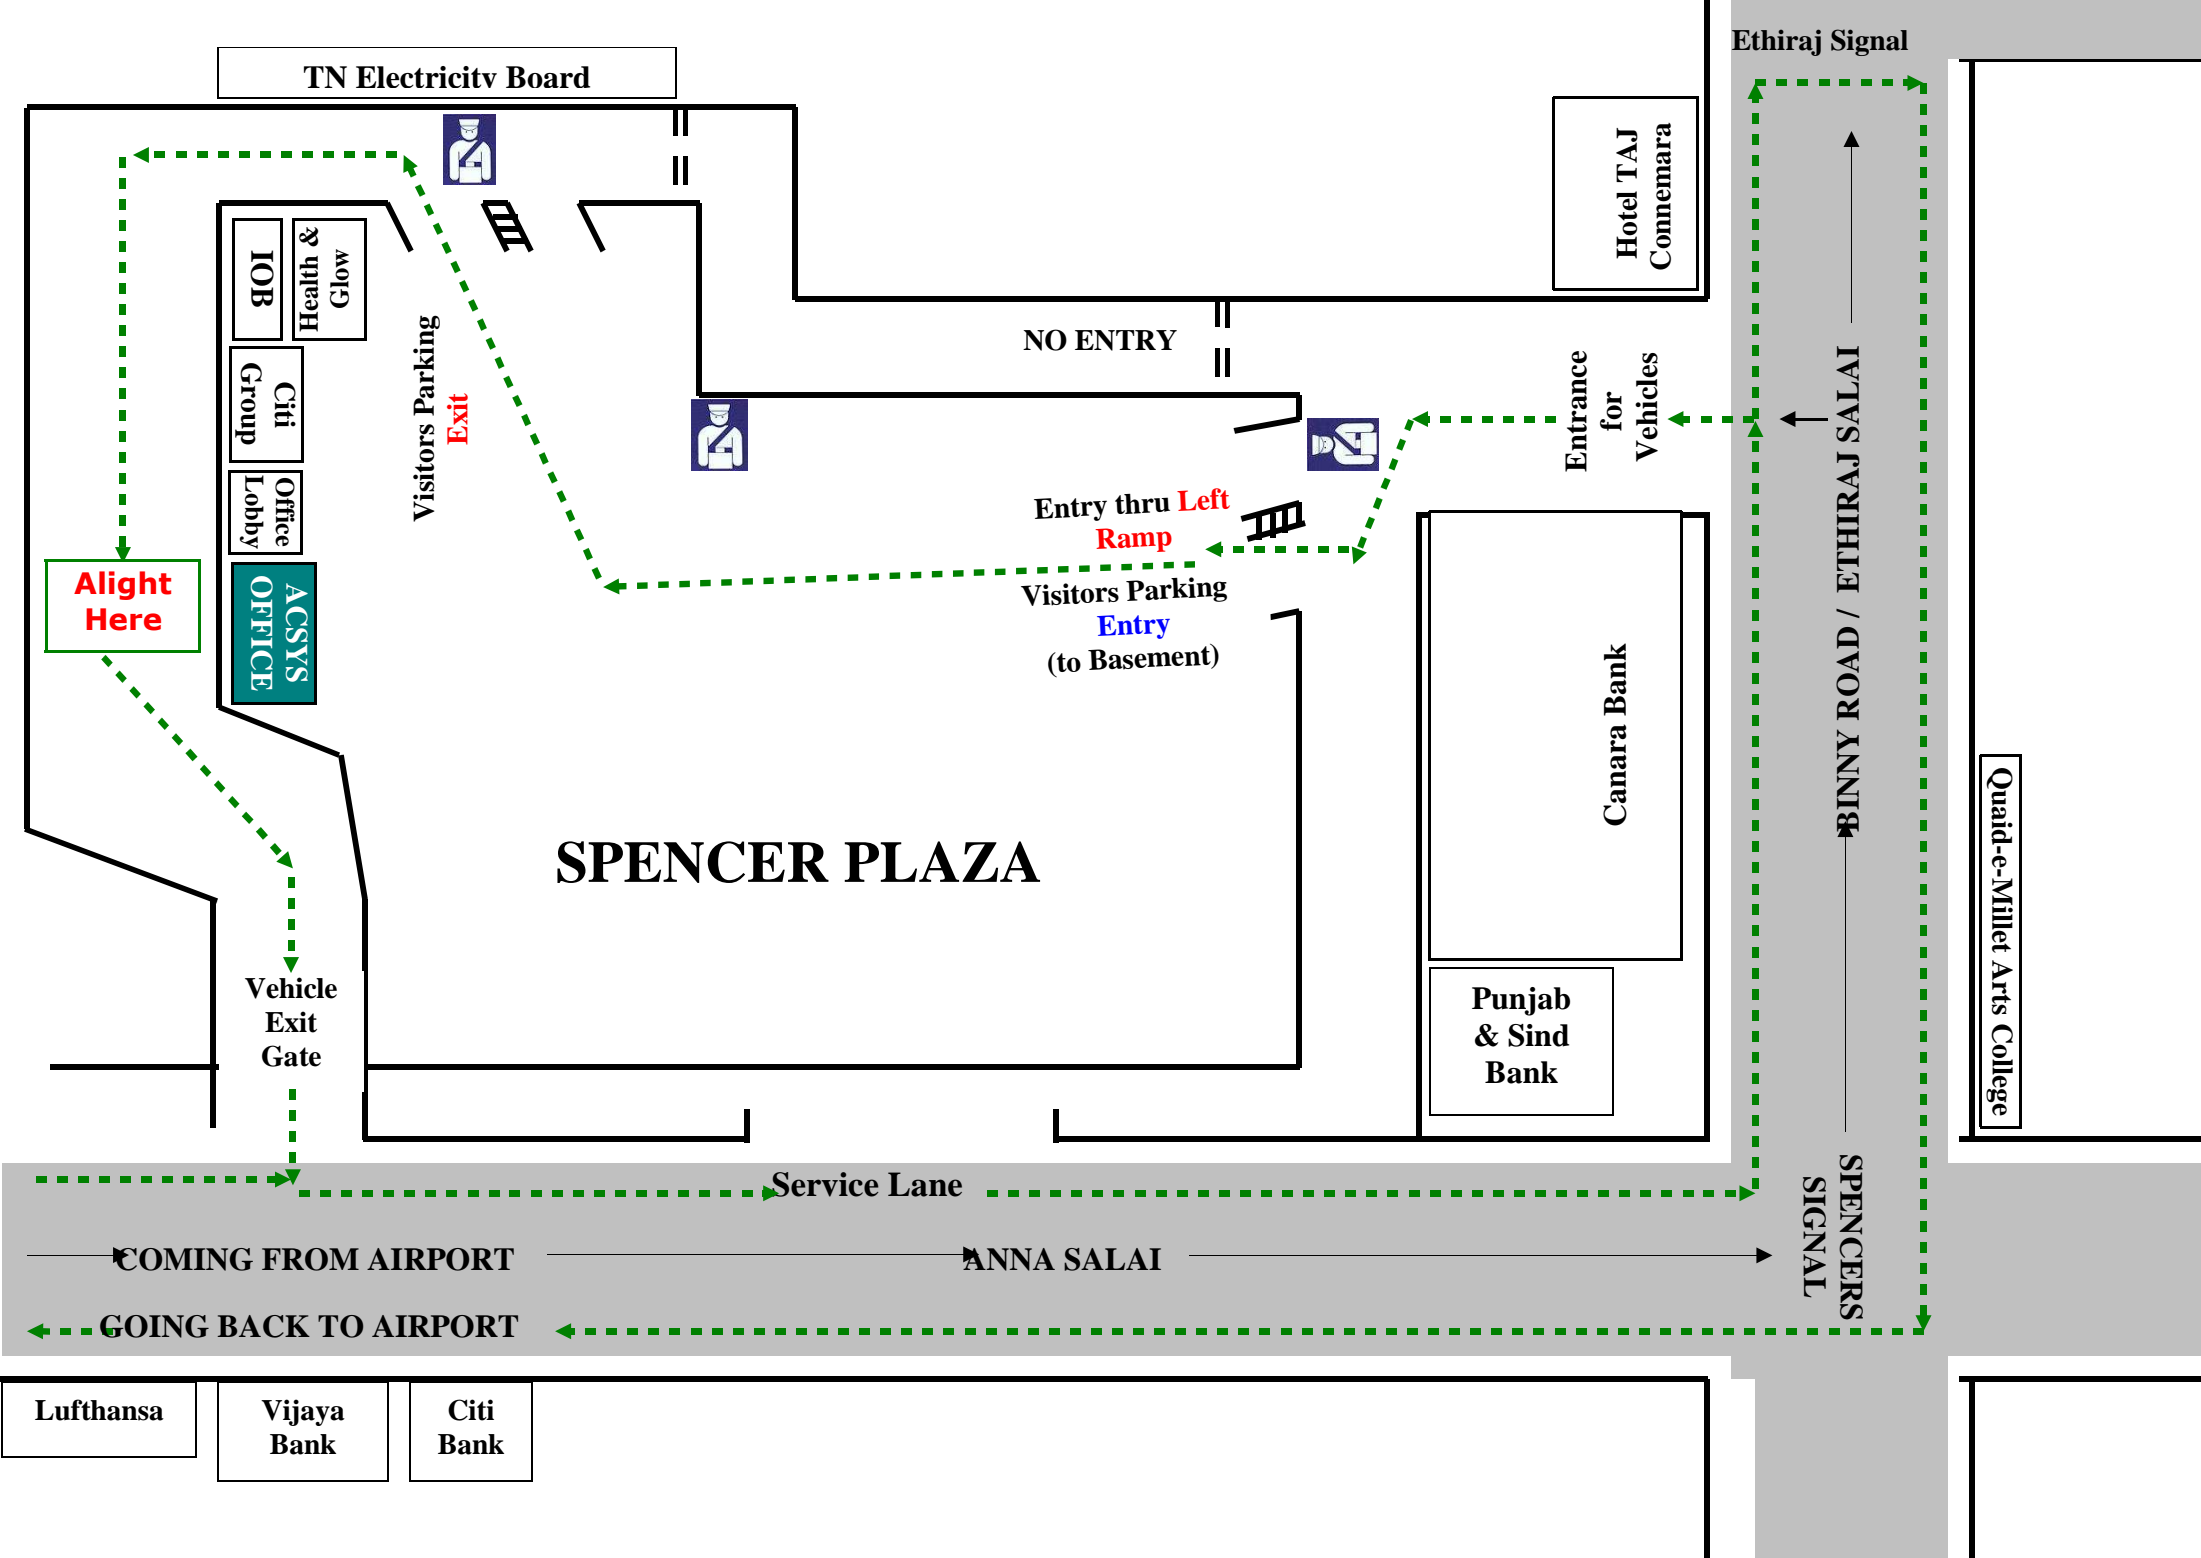

Directions to Acsys office (Spencer office):

1. Enter Spencer Towers Shopping mall thru' the main gate near Hotel Taj Connemara side.
2. Upon entry, take the underground car park.
3. **DO NOT** stop or get down at the car park but continue at "Car Park Exit" and come out of the car park area.
4. In the exit route from Spencer's, **AFTER** leaving the car park, you will drive through a long exit driveway at ground level. This exit driveway has office entrances on the LEFT side.
5. The **LAST** office block on the left side is that of Acsys. It is well signposted.

The map is given below.

TN Electricity Board

Hotel TAJ
Connemara

NO ENTRY

Entrance
for
Vehicles

Entry thru **Left
Ramp**
Visitors Parking
Entry
(to Basement)

Visitors Parking
Exit

IOB
Health &
Glow
Citi
Group
Office
Lobby
ACSYS
OFFICE

**Alight
Here**

Vehicle
Exit
Gate

SPENCER PLAZA

Canara Bank

Punjab
& Sind
Bank

Quaid-e-Millet Arts College

Service Lane

COMING FROM AIRPORT